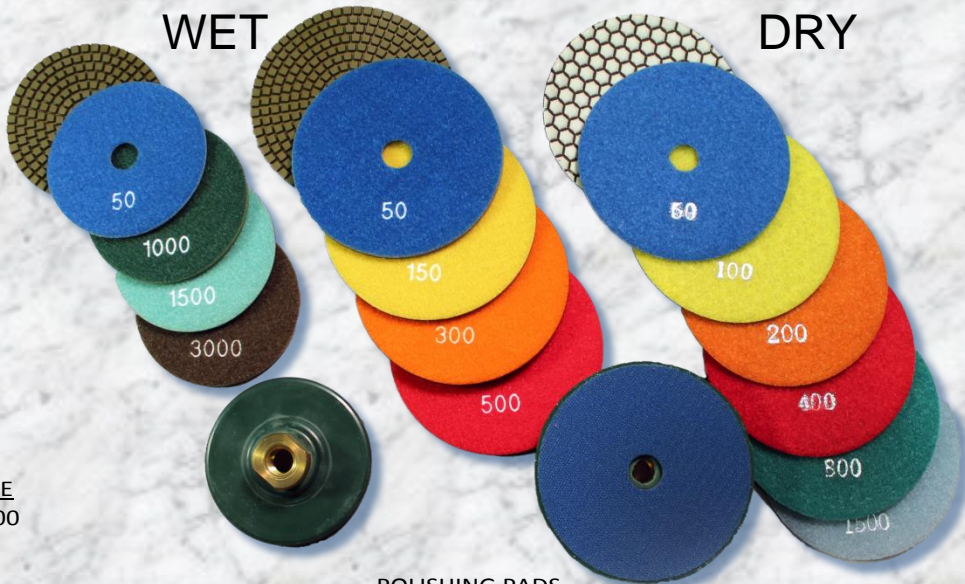

Edmar Polishing Pads

Our Polishing Pads are ideal for granite, marble or any other natural stone with WET and DRY versions available. These pads have the high diamond concentration for long lasting durability that will not disappoint! White or black buffing pads finish the job. Choose 4" or 5" pads and backing pads to mount on your Polisher or Angle Grinder.

POLISHING PADS

WET

| | | <u>SPEC</u> | <u>P/N</u> | <u>PRICE</u> | |
|----|-------|-------------|------------|--------------|---------|
| 4" | #50 | PP-WET | 11300 | \$27.00 | |
| | #100 | PP-WET | 11302 | " | |
| | #150 | PP-WET | 11302A | " | |
| | #200 | PP-WET | 11303 | " | |
| | #300 | PP-WET | 11304 | " | |
| | #400 | PP-WET | 11305 | " | |
| | #500 | PP-WET | 11306 | " | |
| | #800 | PP-WET | 11307 | " | |
| | #1000 | PP-WET | 11308 | " | |
| | #1500 | PP-WET | 11310 | " | |
| | #3000 | PP-WET | 11312 | " | |
| | | WHITE BUFF | PP-WET | 11314 | \$54.00 |
| | | BLACK BUFF | PP-WET | 11313 | \$54.00 |
| 5" | #50 | PP-WET | 11340 | \$33.00 | |
| | #100 | PP-WET | 11342 | " | |
| | #150 | PP-WET | 11342A | " | |
| | #200 | PP-WET | 11343 | " | |
| | #300 | PP-WET | 11344 | " | |
| | #400 | PP-WET | 11345 | " | |
| | #500 | PP-WET | 11346 | " | |
| | #800 | PP-WET | 11347 | " | |
| | #1000 | PP-WET | 11348 | " | |
| | #1500 | PP-WET | 11350 | " | |
| | #3000 | PP-WET | 11352 | " | |

POLISHING PADS

DRY

| | | <u>SPEC</u> | <u>P/N</u> | <u>PRICE</u> |
|----|-------|-------------|------------|--------------|
| 4" | #50 | PP-DRY | 11370 | \$34.00 |
| | #100 | PP-DRY | 11372 | " |
| | #200 | PP-DRY | 11373 | " |
| | #400 | PP-DRY | 11374 | " |
| | #800 | PP-DRY | 11375 | " |
| | #1500 | PP-DRY | 11377 | " |
| | #3000 | PP-DRY | 11378 | " |
| 5" | #50 | PP-DRY | 11360 | \$57.00 |
| | #100 | PP-DRY | 11362 | " |
| | #200 | PP-DRY | 11363 | " |
| | #400 | PP-DRY | 11364 | " |
| | #800 | PP-DRY | 11365 | " |
| | #1500 | PP-DRY | 11367 | " |
| | #3000 | PP-DRY | 11368 | " |